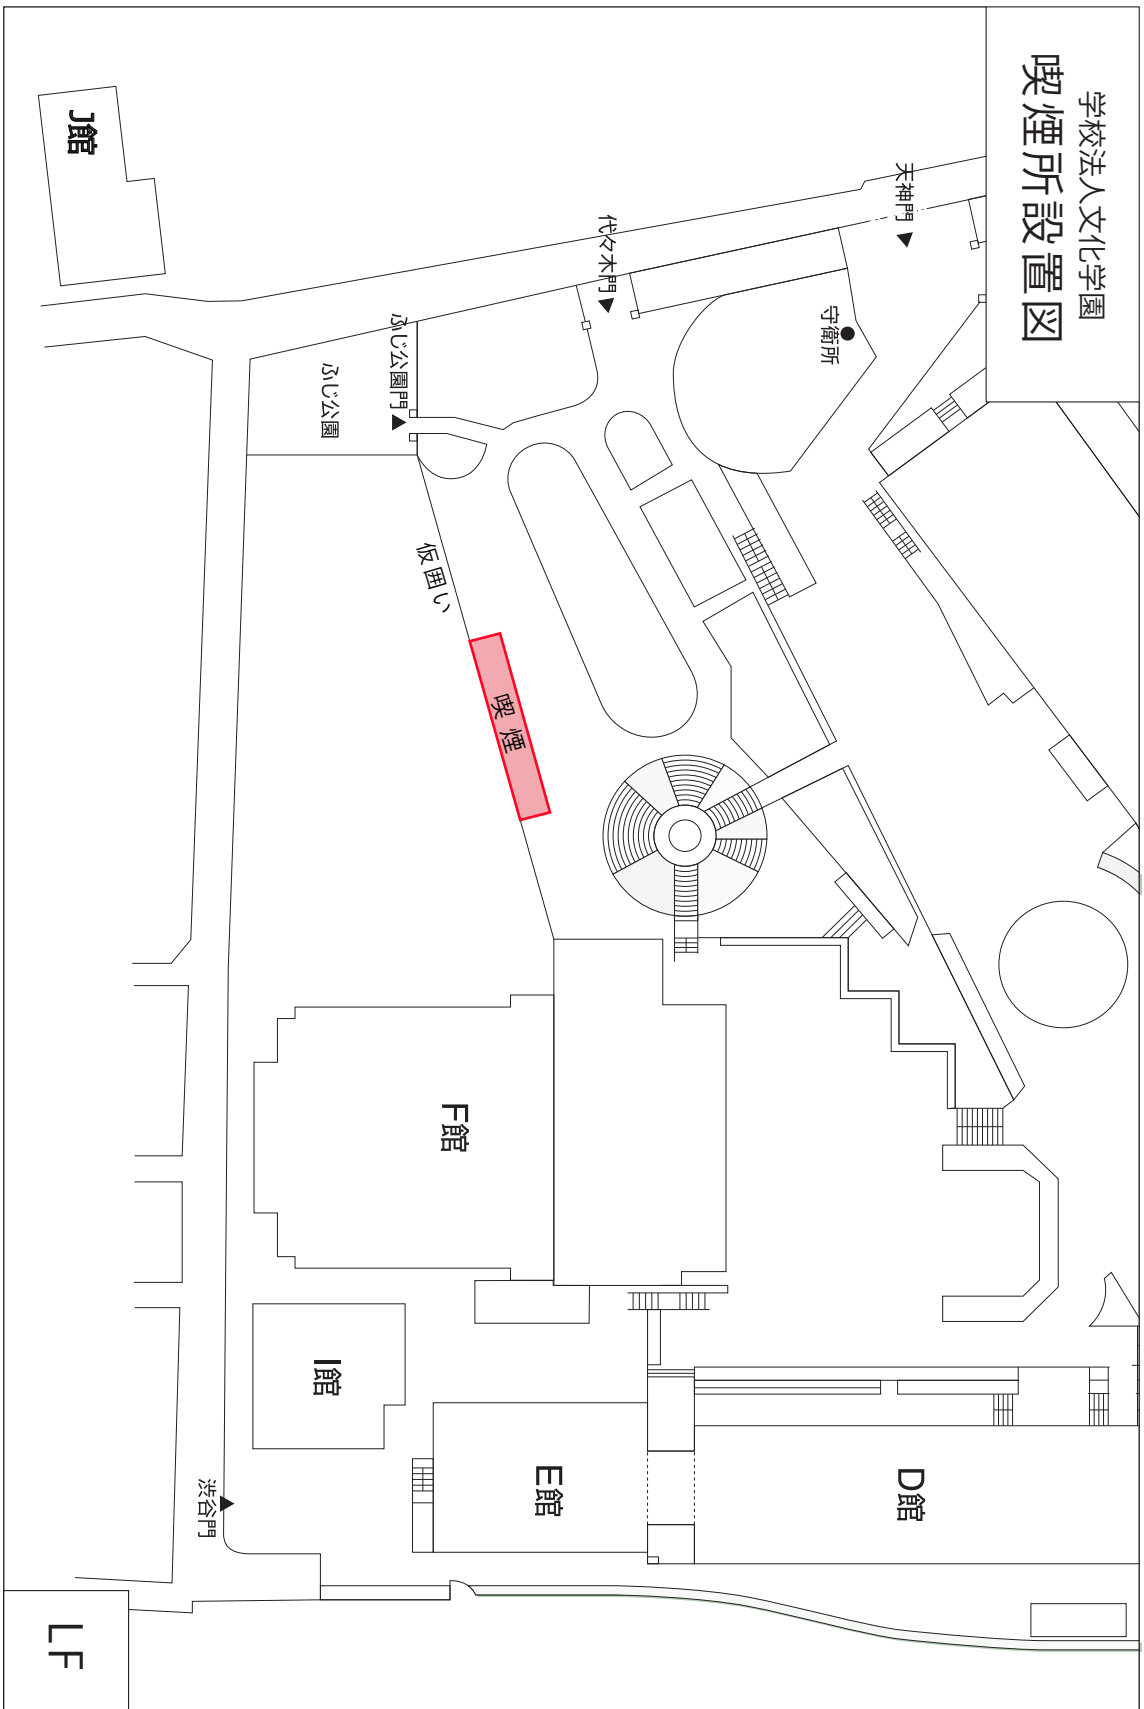

学校法人文化学園
喫煙所設置図

2019.8.30